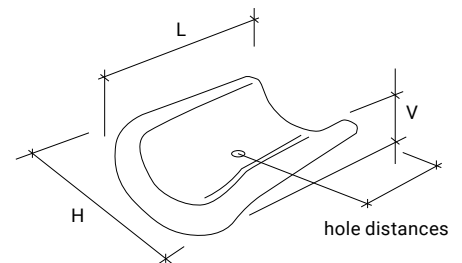

Article code	L [mm]	H [mm]	V [mm]		Price/€
ARP29018032	290	180	32	Black