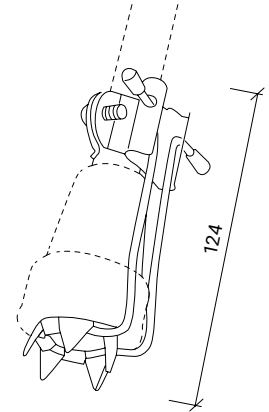

ICE PEAK

ICE PEAK – násadec na hůl (protiskluzový)

DESCRIPTION/POPIS:

For maximum confidence and safety when walking on snow and ice. / Pro maximální jistotu a bezpečnost při chůzi na sněhu a ledu.

- metal folding structure / kovová odklopná konstrukce
- universal use / univerzální použití
- non-slip spikes / protiskluzové hroty

Article code

[mm]

kg
↓↑

Price/€

Ice peak with thorn
IP006001-N

124 × 37 × 63 mm

16 ÷ 19,5 mm

30 ÷ 45 mm

stainless
steel

75 g

max.
100 kg

Ice peak with
crown (5 thorn)
IP006002-N

124 × 37 × 63 mm

SS 304

REHAB Europe s.r.o.

Nádražní 48
514 01 Jilemnice

Czech Republic

Phone: +420 737 262 162

Email: vladimir@rehabeurope.cz