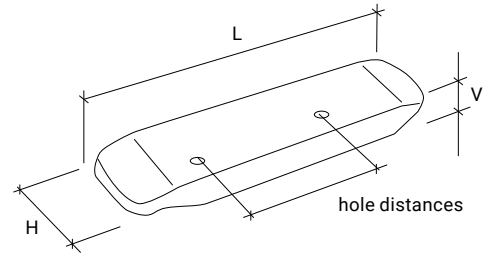

Article code	L [mm]	H [mm]	V [mm]		Price/€
ARP3805832-FB	380	58	32	Black