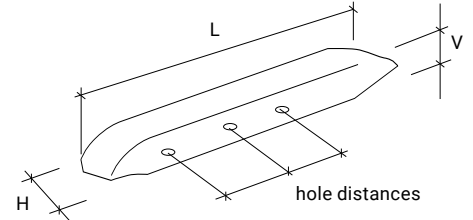

Article code

Price/€

ARP2805832-RT-6

280

58

32

Black