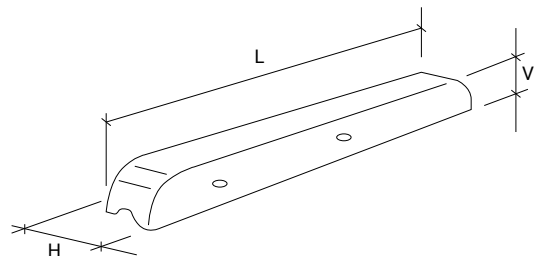

Article code	L [mm]	H [mm]	V [mm]		Price/€
ARP3154230	315	42	30	Black