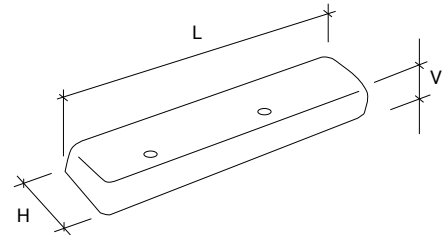

Article code	L [mm]	H [mm]	V [mm]		Price/€
ARP2806030	280	60	30	Black