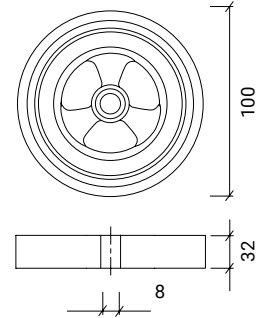

Article code		[mm]									kg	Price/€
PUW200027	AL	100 × 32	100	32	26	8	Smooth	Silver	180 g	30 kg		
PUW200028	AL	100 × 32	100	32	26	8	Smooth	Black	180 g	30 kg		
PUW200029	AL	100 × 32	100	32	26	8	Smooth	Red	180 g	30 kg		
PUW200030	AL	100 × 32	100	32	26	8	Smooth	Blue	180 g	30 kg