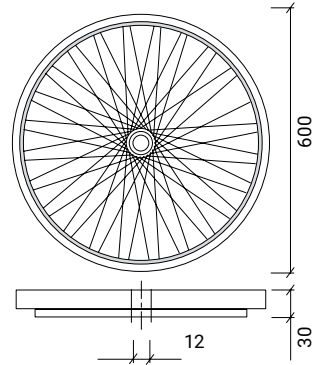

Article code	[inch]								kg ↓ kg	Price/€
PUW01102	24 × 1 3/8	600	30	53	12	ECO-LN	Grey	1 760 g	80 kg	
PUW01102B	24 × 1 3/8	600	30	53	12	ECO-LN	Black	1 760 g	80 kg	

Article code	[inch]								kg ↓ kg	Price/€
PUW01101	24 × 1	600	25	53	12	WC	Grey	1 700 g	80 kg	
PUW01101B	24 × 1	600	25	53	12	WC	Black	1 700 g	80 kg