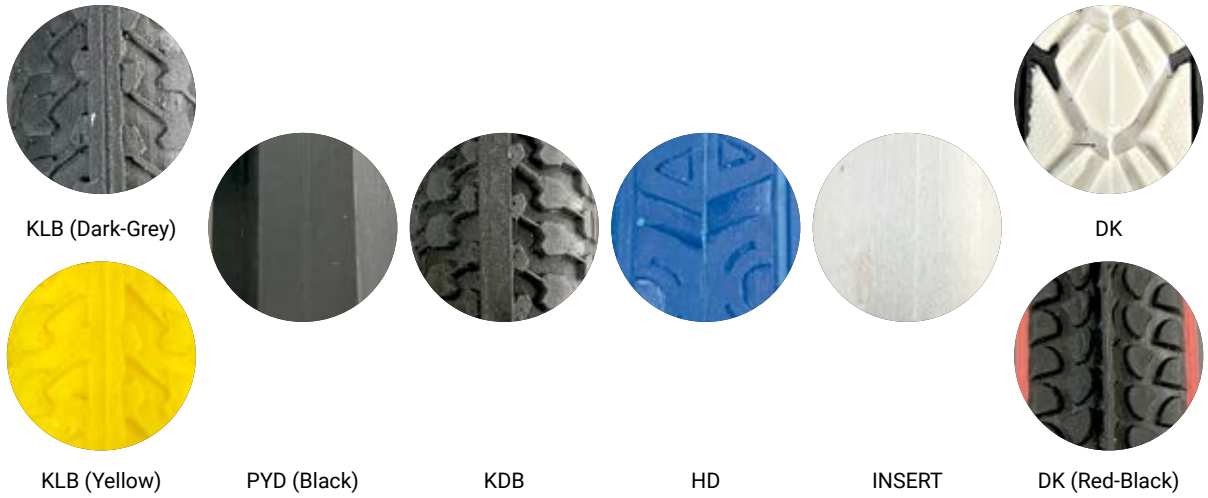

type	KLB	PYD	KDB	HD	INSERT	DK
26"		●				
24"	●	●				
22"		●		●		
20"			●		●	●
16"			●			
12"						

Hardness

- 1 = 5-6 Bar
- 2 = 6-7 Bar
- 3 = 7-8 Bar
- 4 = 8-9 Bar

Base

- A = 16 - 18 mm
- B = 18 - 20 mm
- C = 19 - 21 mm
- D = 21 - 22 mm

ETRTO
ISO 5775