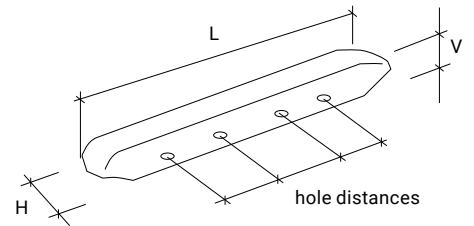

Article code	L [mm]	H [mm]	V [mm]		Price/€
ARP3805832-RT-8-L ARP3805832-RT-8-R	380	58	32	Black