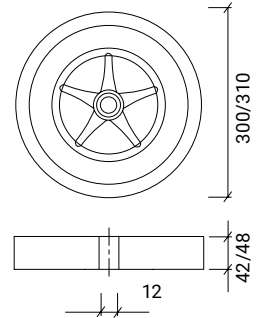

Article code [mm] kg Price/€

rim hollow PA6 GF15%

PUW01208-38-H	310 x 42	12^{1/2} x 2^{1/4}	42	38	12	RC	Grey	1 250 g	50 kg	
PUW01208B-38-H	310 x 42	12^{1/2} x 2^{1/4}	42	38	12	RC	Black	1 250 g	50 kg	

Article code [mm] kg Price/€

rim hollow PA6 GF15%

PUW02007-38-H	310 x 42	12^{1/2} x 2^{1/4}	42	38	12	EWC	Grey	1 660 g	50 kg	
PUW02007B-38-H	310 x 42	12^{1/2} x 2^{1/4}	42	38	12	EWC	Black	1 660 g	50 kg	

Article code [mm] kg Price/€

rim standard PA6 GF15%

PUW02006-52	310 x 42	12^{1/2} x 2^{1/4}	42	52	12	RC	Grey	1 100 g	50 kg	
PUW02006B-52	310 x 42	12^{1/2} x 2^{1/4}	42	52	12	RC	Black	1 100 g	50 kg	

Article code [mm] kg Price/€

rim standard PA6 GF15%

PUW01616-52	300 x 48	12^{1/2} x 2^{1/4}	48	52	12	SWIFT	Grey	1 200 g	50 kg	
PUW01616B-52	300 x 48	12^{1/2} x 2^{1/4}	48	52	12	SWIFT	Black	1 200 g	50 kg