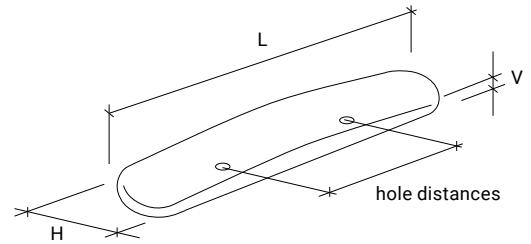

Article code	L [mm]	H [mm]	V [mm]		Price/€
ARP3306024	330	60	24	Black