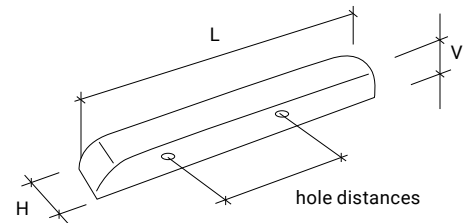

200 × 42 × 20 mm (Polyurethane)

DESCRIPTION:
Arm Rest
• hole distance 140 mm

Article code	L [mm]	H [mm]	V [mm]		Price/€
ARP2004220	200	42	20	Black