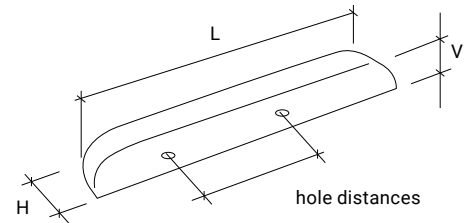

Article code	L [mm]	H [mm]	V [mm]		Price/€
ARP2404230	240	42	30	Black