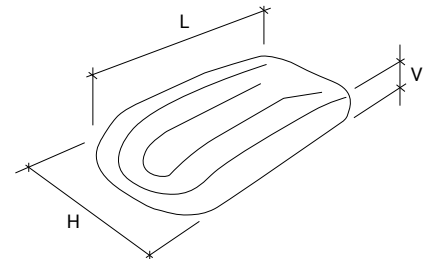

Article code	L [mm]	H [mm]	V [mm]		Price/€
ARP35012235	350	122	35	Black