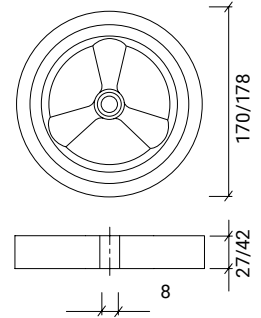

Article code	[mm]								kg	Price/€
PUW02210-60	175 × 25	178	27	60	8	RC	Grey	330 g	30 kg	
PUW02210B-60	175 × 25	178	27	60	8	RC	Black	330 g	30 kg	

Article code	[mm]								Load	Price/€
PUW01702-45	175 × 40	170	42	45	8	RL	Grey	430 g	45 kg	
PUW01702B-45	175 × 40	170	42	45	8	RL	Black	430 g	45 kg	
PUW01702-60	175 × 40	170	42	60	8	RL	Grey	430 g	45 kg	
PUW01702B-60	175 × 40	170	42	60	8	RL	Black	430 g	45 kg