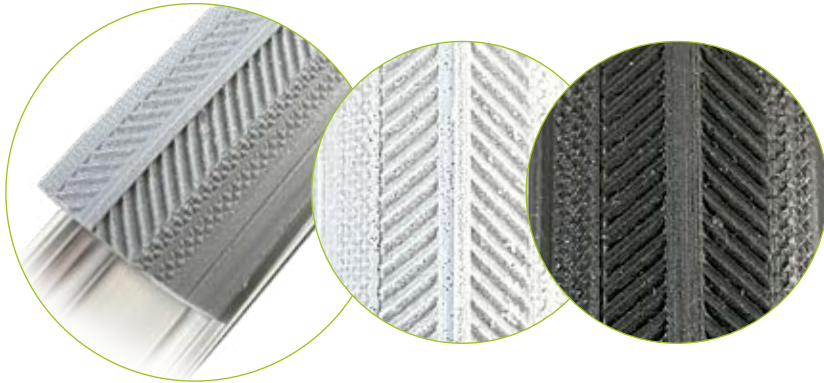

ECO-LN

24 × 1 3/8"

Article code	[inch]							ETRTO		
PUT00106-2C	24" × 1 3/8"	610	30	23	19-21	540	ECO-LN	37-540	Grey	6-7 Bar
PUT00106B-2C	24" × 1 3/8"	610	30	23	19-21	540	ECO-LN	37-540	Black	6-7 Bar