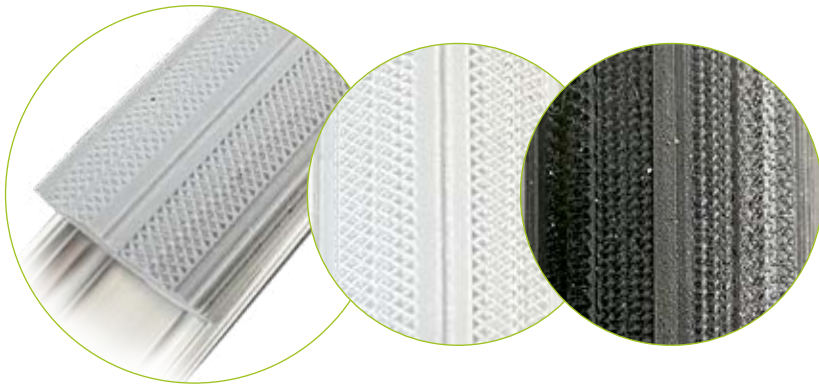

WC

20 × 1 3/8"

Article code	[inch]							ETRTO		
PUT00002-1C	20" × 1 3/8"	24	31	19-21	451	WC	37-451	Grey	5-6 Bar	
PUT00002B-1C	20" × 1 3/8"	24	31	19-21	451	WC	37-451	Black	5-6 Bar	
PUT00002-2C	20" × 1 3/8"	24	31	19-21	451	WC	37-451	Grey	6-7 Bar	
PUT00002B-2C	20" × 1 3/8"	24	31	19-21	451	WC	37-451	Black	6-7 Bar	
PUT00002-3C	20" × 1 3/8"	24	31	19-21	451	WC	37-451	Grey	7-8 Bar	
PUT00002B-3C	20" × 1 3/8"	24	31	19-21	451	WC	37-451	Black	7-8 Bar	
PUT00002-4C	20" × 1 3/8"	24	31	19-21	451	WC	37-451	Grey	8-9 Bar	
PUT00002B-4C	20" × 1 3/8"	24	31	19-21	451	WC	37-451	Black	8-9 Bar	

20 × 1"

Article code	[inch]							ETRTO		
PUT00040B-4A	20" × 1"	19	23	16-18	451	WC	25-451	Black	8-9 Bar	
PUT00040-4A	20" × 1"	19	23	16-18	451	WC	25-451	Grey	8-9 Bar