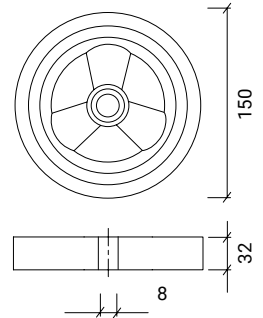

Article code	[mm]								kg	Price/€
PUW01605-36	150 × 32	150	32	36	8	RL	Grey	290 g	30 kg	
PUW01605B-36	150 × 32	150	32	36	8	RL	Black	290 g	30 kg	
PUW01605-38	150 × 32	150	32	38	8	RL	Grey	290 g	30 kg	
PUW01605B-38	150 × 32	150	32	38	8	RL	Black	290 g	30 kg	
PUW01605-45	150 × 32	150	32	45	8	RL	Grey	290 g	30 kg	
PUW01605B-45	150 × 32	150	32	45	8	RL	Black	290 g	30 kg