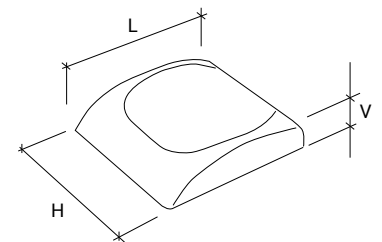

Article code	L [mm]	H [mm]	V [mm]		Price/€
ARP16511040	165	110	40	Black