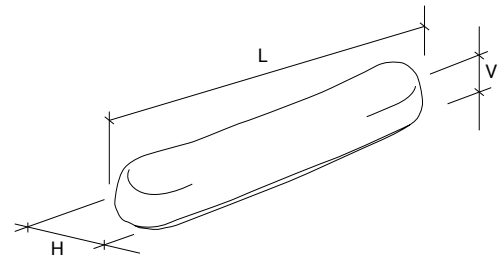

Article code	L [mm]	H [mm]	V [mm]		Price/€
ARP2103636	210	36	36	Black