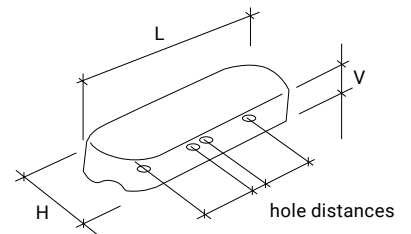

Article code	L [mm]	H [mm]	V [mm]		Price/€
ARP1755026	175	50	26	Black