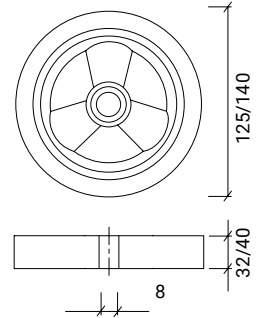

Article code	[mm]									kg	Price/€
PUW01609-38	125 × 32	125	32	38	8	RC	Grey	200 g	30 kg		
PUW01609B-38	125 × 32	125	32	38	8	RC	Black	200 g	30 kg		
PUW01609-45	125 × 32	125	32	45	8	RC	Grey	200 g	30 kg		
PUW01609B-45	125 × 32	125	32	45	8	RC	Black	200 g	30 kg		

Article code	[mm]									Load	Price/€
PUW30008-45	125 × 40	125	40	45	8	Smooth	Grey	270 g	35 kg		
PUW30009-45	140 × 40	140	40	45	8	Smooth	Grey	350 g	40 kg