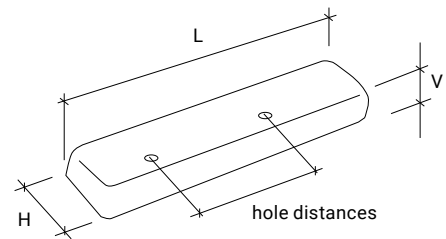

Article code	L [mm]	H [mm]	V [mm]		Price/€
ARP1564220	156	42	20	Black