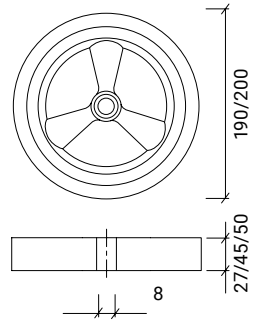

Article code	[mm]								kg ↓↑	Price/€
PUW02105-45	200 × 30	200	27	45	8	RC	Grey	410 g	35 kg	
PUW02105B-45	200 × 30	200	27	45	8	RC	Black	410 g	35 kg	
PUW02105-60	200 × 30	200	27	60	8	RC	Grey	410 g	35 kg	
PUW02105B-60	200 × 30	200	27	60	8	RC	Black	410 g	35 kg	

Article code	[mm]								Load	Price/€
PUW01502-60-ECO	200 × 50	190	45	60	8	RL	Grey	480 g	50 kg	
PUW01502B-60-ECO	200 × 50	190	45	60	8	RL	Black	480 g	50 kg	
PUW01502-60-REAL	200 × 50	200	50	60	8	RL	Grey	560 g	50 kg	
PUW01502B-60-REAL	200 × 50	200	50	60	8	RL	Black	560 g	50 kg