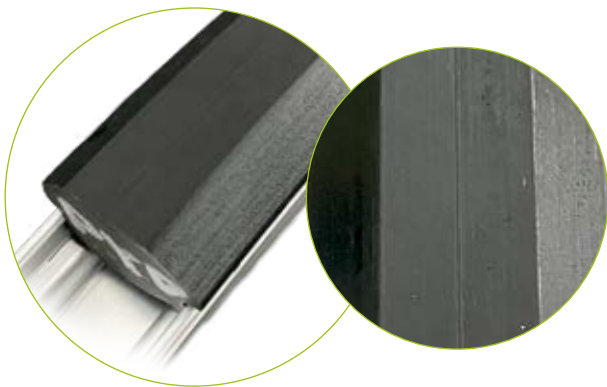

PYD

22 × 1"
24 × 1"

Article code	[inch]							ETRTO		
PUT00024	22" × 1"	517	14	27	19	489	PYD	25-489	Black	8-9 Bar
PUT00023	24" × 1"	568	14	28	18	540	PYD	25-540	Black	8-9 Bar