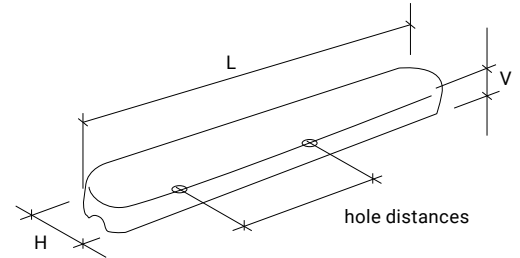

Article code	L [mm]	H [mm]	V [mm]		Price/€
ARP3654825	365	48	25	Black