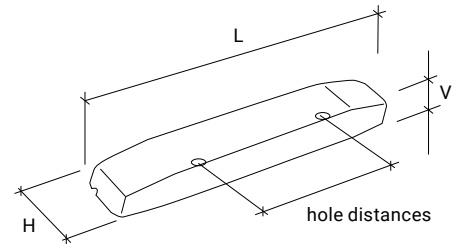

Article code	L [mm]	H [mm]	V [mm]		Price/€
ARP3005035	300	50	35	Black