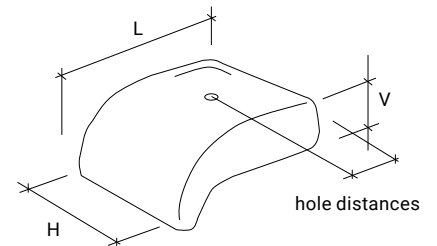

## 72 × 84 × 20 mm (Polyurethane)

DESCRIPTION:  
Knee Pad  
• hole distance 35 mm

Article code	 L [mm]	 H [mm]	 V [mm]		Price/€
ARP728420	72	84	20	Black	