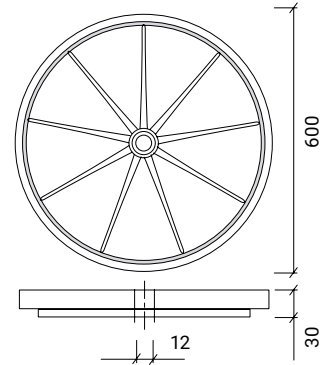

Article code   [inch]   kg   Price/€

With aluminium pushrim

PUW01001BB	24 × 1 3/8	600	30	53	12	ECO-LN	Black	2 195 g	80 kg	
PUW01001GG	24 × 1 3/8	600	30	53	12	ECO-LN	Grey	2 195 g	80 kg	

With plastic pushrim

PUW01002BB	24 × 1 3/8	600	30	53	12	ECO-LN	Black	2 195 g	80 kg	
PUW01002GG	24 × 1 3/8	600	30	53	12	ECO-LN	Grey	2 195 g	80 kg	

NO pushrim

PUW02101BB	24 × 1 3/8	600	30	53	12	ECO-LN	Black	1 950 g	80 kg	
PUW02101GG	24 × 1 3/8	600	30	53	12	ECO-LN	Grey	1 950 g	80 kg