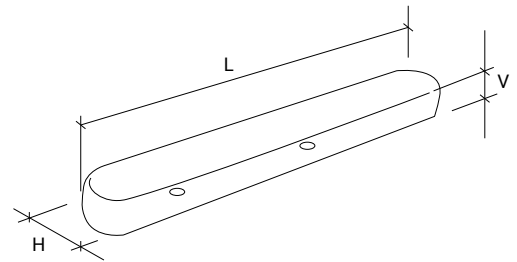

Article code	L [mm]	H [mm]	V [mm]		Price/€
ARP2805928	280	59	28	Black