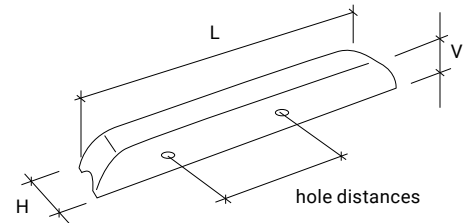

Arm Rest PU

220 × 42 × 30 mm (Polyurethane)

DESCRIPTION:
Arm Rest
• hole distance 150 mm

Article code	L [mm]	H [mm]	V [mm]		Price/€
ARP2204230	220	42	30	Black