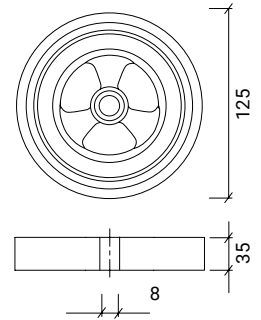

Article code		[mm]									kg	Price/€
PUW200023	AL	125 × 35	125	35	26	8	Smooth	Silver	245 g	35 kg		
PUW200024	AL	125 × 35	125	35	26	8	Smooth	Black	245 g	35 kg		
PUW200025	AL	125 × 35	125	35	26	8	Smooth	Red	245 g	35 kg		
PUW200026	AL	125 × 35	125	35	26	8	Smooth	Blue	245 g	35 kg