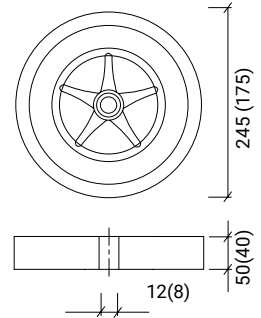

Article code	[mm]								kg ↓ ↓	Price/€
PUW01312-46	245 × 50	245	50	46,5	12	RACER	Grey	810 g	50 kg	
PUW01312B-46	245 × 50	245	50	46,5	12	RACER	Black	810 g	50 kg	

Article code	[mm]								kg ↓ ↓	Price/€
PUW30012-60	175 × 40	175	40	60	8	RACER	Grey	475 g	45 kg	
PUW30012B-60	175 × 40	175	40	60	8	RACER	Black	475 g	45 kg