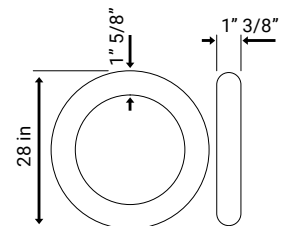

### Size Markings

Current dimensions markings on tires.

**ETRTO (ISO)**  
37 - 622

In mm approximate  
tire width - rim diameter

**Inch markings**  
28 × 1 5/8 × 1 3/8

In inch approximate  
tire outer diameter × tire height  
(optional) × tire width