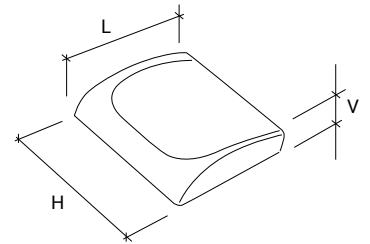

Article code	L [mm]	H [mm]	V [mm]		Price/€
ARP16514540	165	145	40	Black