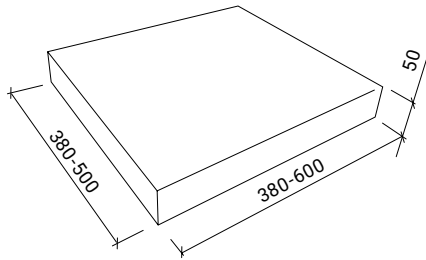

Seat cushion (PU foam)

Seat cushion (PU foam)

Removable polyester cover with zipper. Výměnný polyesterový potah se zipem.

- washable / omyvatelný
- disinfectable / dezinfikovatelný
- anti-slip protection / protiskluzová ochrana
- different sizes / různé rozměry

Article code mm mm mm

WP383850	380	380	50
WP384050	380	400	50
WP384250	380	420	50
WP384350	380	430	50
WP404050	400	400	50
WP404250	400	420	50
WP434050	430	400	50
WP434250	430	420	50
WP434350	430	430	50
WP434550	430	450	50
WP435050	430	500	50
WP454050	450	400	50
WP454250	450	420	50
WP454550	450	450	50
WP454850	450	480	50
WP484250	480	420	50
WP484350	480	430	50
WP504350	500	430	50
WP514350	510	435	50
WP534350	530	430	50
WP554350	550	430	50
WP604350	600	435	50

REHAB Europe s.r.o.

Nádražní 48
514 01 Jilemnice
Czech Republic
Phone: +420 737 262 162
Email: vladimir@rehabeuropa.cz