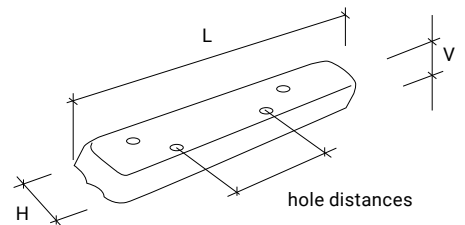

## 370 × 50 × 30 mm (Polyurethane)

**DESCRIPTION:**

- Arm Rest
- hole distance 240 mm
- hole distance 228 mm

Article code	L [mm]	H [mm]	V [mm]		Price/€
<b>ARP3705030</b>	370	50	30	Black	