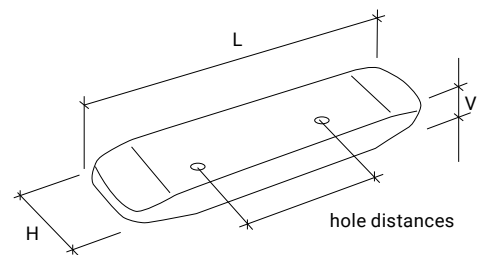

Article code	L [mm]	H [mm]	V [mm]		Price/€
ARP2805832-FB	280	58	32	Black