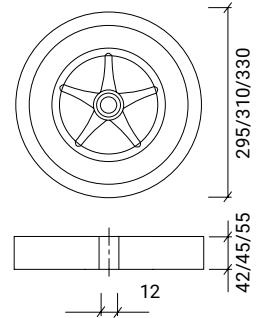

Article code [mm] kg Price/€