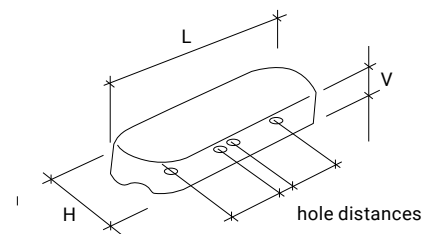

## 235 × 50 × 26 mm (Polyurethane)

DESCRIPTION:  
• hole distance 125 mm  
• hole distance 83 mm  
• M5

Article code	L [mm]	H [mm]	V [mm]		Price/€
ARP265526	235	50	26	Black	