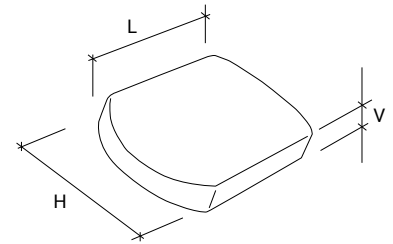

Article code	L [mm]	H [mm]	V [mm]		Price/€
ARP23514535	235	145	35	Black