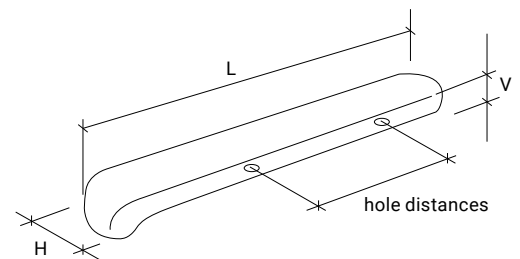

Article code	L [mm]	H [mm]	V [mm]		Price/€
ARP3455220	345	52	20	Black