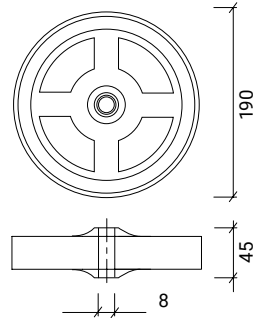

Article code	[mm]									Price/€
TPRW0001	190 × 45	190	45	60	8	RC	Dark grey	390 g	30 kg