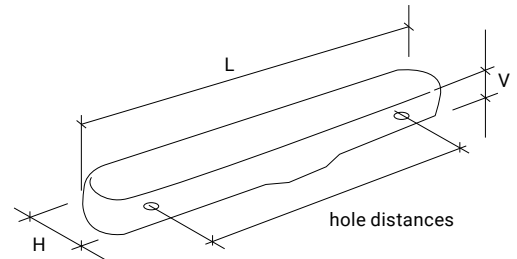

Article code	L [mm]	H [mm]	V [mm]		Price/€
ARP3305025	330	50	25	Black