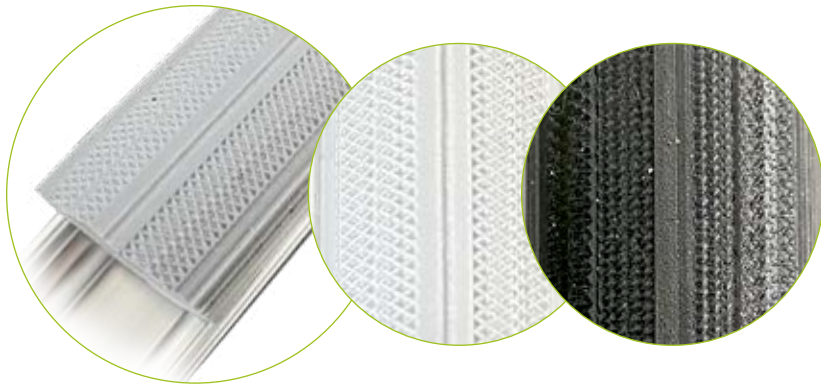

WC

22 × 1 3/8"

Article code	[inch]							ETRTO		
PUT00003-1C	22" × 1 3/8"	24	32	19-21	489	WC	37-489	Grey	5-6 Bar	
PUT00003B-1C	22" × 1 3/8"	24	32	19-21	489	WC	37-489	Black	5-6 Bar	
PUT00003-2C	22" × 1 3/8"	24	32	19-21	489	WC	37-540	Grey	6-7 Bar	
PUT00003B-2C	22" × 1 3/8"	24	32	19-21	489	WC	37-540	Black	6-7 Bar	
PUT00003-3C	22" × 1 3/8"	24	32	19-21	489	WC	37-540	Grey	7-8 Bar	
PUT00003B-3C	22" × 1 3/8"	24	32	19-21	489	WC	37-540	Black	7-8 Bar	
PUT00003-4C	22" × 1 3/8"	24	32	19-21	489	WC	37-540	Grey	8-9 Bar	
PUT00003B-4C	24" × 1 3/8"	24	32	19-21	489	WC	37-540	Black	8-9 Bar	

22 × 1"

Article code	[inch]							ETRTO		
PUT00042-4A	22" × 1"	19	23	16-18	451	WC	25-501	Grey	8-9 Bar	
PUT00003B-1C	22" × 1"	19	23	16-18	451	WC	25-501	Black	8-9 Bar	
PUT00008-1C	22" × 1"	20	25	19-21	489	WC	25-489	Grey	5-6 Bar	
PUT00008B-1C	22" × 1"	20	25	19-21	489	WC	25-489	Black	5-6 Bar	
PUT00008-4C	22" × 1"	20	25	19-21	489	WC	25-489	Grey	8-9 Bar	
PUT00008B-4C	22" × 1"	20	25	19-21	489	WC	25-489	Black	8-9 Bar