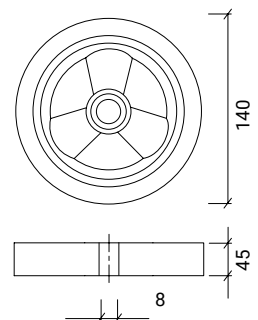

Article code	[mm]								kg ↓↓	Price/€
RUBW1002-45	140 × 40	140	40	45	8	Smooth	Grey	535 g	40 kg	
RUBW1002B-45	140 × 40	140	40	45	8	Smooth	Black	535 g	40 kg	

REHAB Europe s.r.o.
Nádražní 48
514 01 Jilemnice
Czech Republic
Phone: +420 737 262 162
Email: vladimir@rehabeuropa.cz