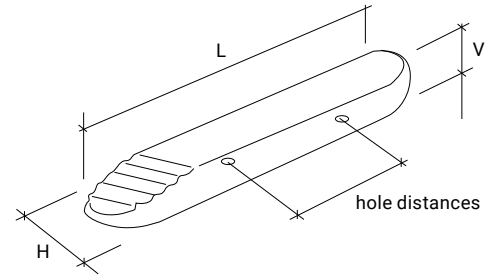

Article code	L [mm]	H [mm]	V [mm]		Price/€
ARP3035937-R ARP3035937-L	303	59	37	Black