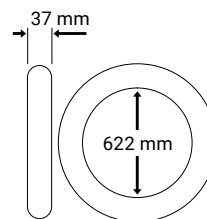

Size Markings

Current dimensions markings on tires.

ETRTO (ISO)
37 - 622

In mm approximate
tire width - rim diameter